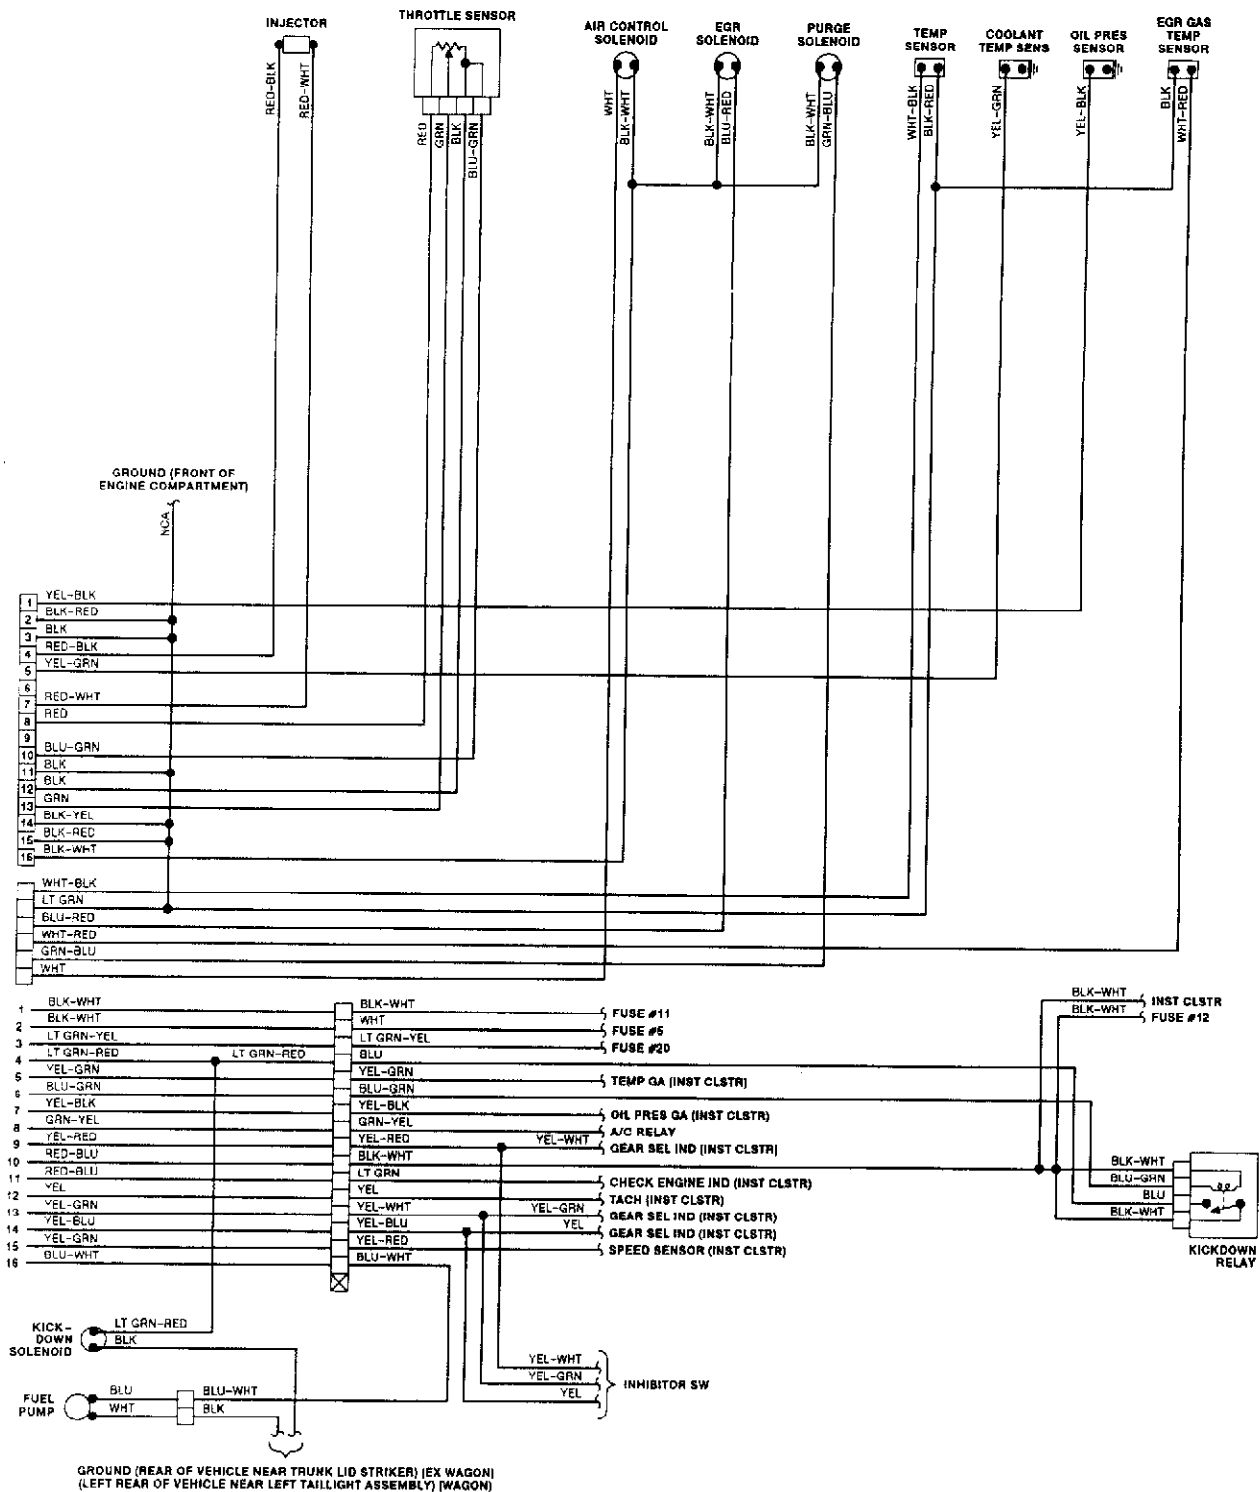

92E25472

Fig. 2: Wiring Diagram (Justy 1.2L PFI)

92625474

Fig. 4: Wiring Diagram (Loyale 1.8L TBI - 1 of 2)

92H25475

Fig. 5: Wiring Diagram (Loyale 1.8L TBI - 2 of 2)

92I25476

Fig. 6: Wiring Diagram (SVX 3.3L PFI - 1 of 2)

92J25477

Fig. 7: Wiring Diagram (SVX 3.3L PFI - 2 of 2)