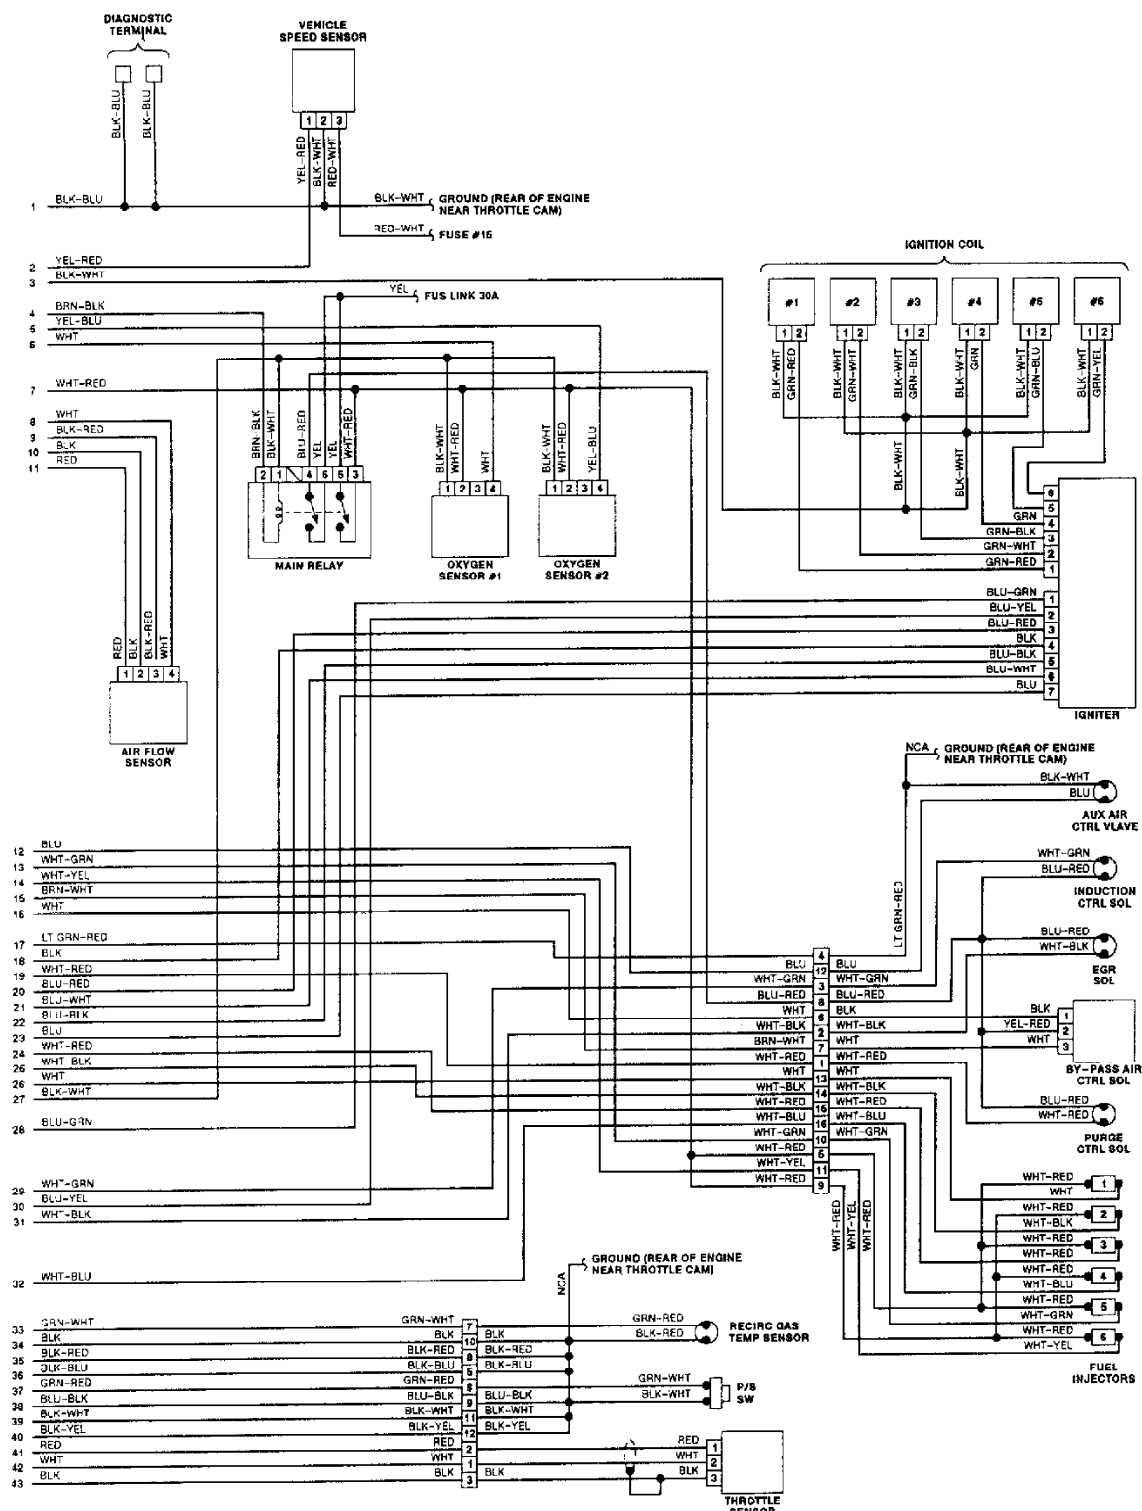

92E25472

Fig. 2: Wiring Diagram (Justy 1.2L PFI)

92625474

Fig. 4: Wiring Diagram (Loyale 1.8L TBI - 1 of 2)

92H25475

Fig. 5: Wiring Diagram (Loyale 1.8L TBI - 2 of 2)

92I25476

Fig. 6: Wiring Diagram (SVX 3.3L PFI - 1 of 2)

92J25477

Fig. 7: Wiring Diagram (SVX 3.3L PFI - 2 of 2)