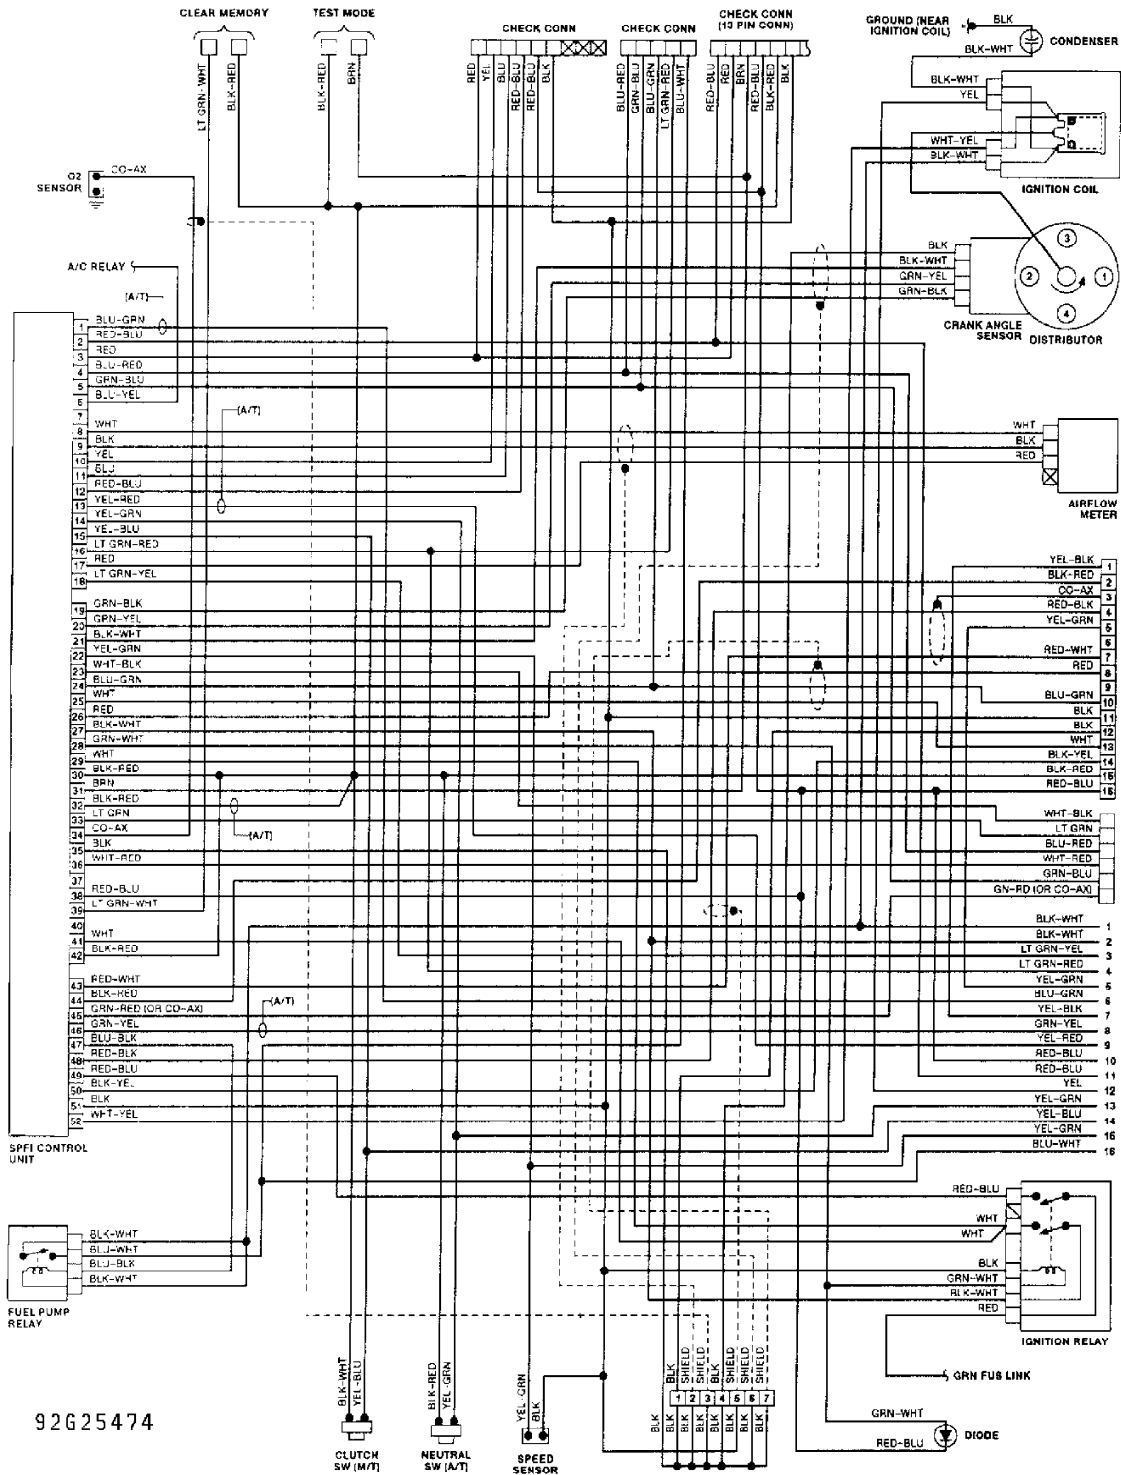

92E25472

Fig. 2: Wiring Diagram (Justy 1.2L PFI)

92625474

Fig. 4: Wiring Diagram (Loyale 1.8L TBI - 1 of 2)

92H25475

Fig. 5: Wiring Diagram (Loyale 1.8L TBI - 2 of 2)

92I25476

Fig. 6: Wiring Diagram (SVX 3.3L PFI - 1 of 2)

92J25477

Fig. 7: Wiring Diagram (SVX 3.3L PFI - 2 of 2)