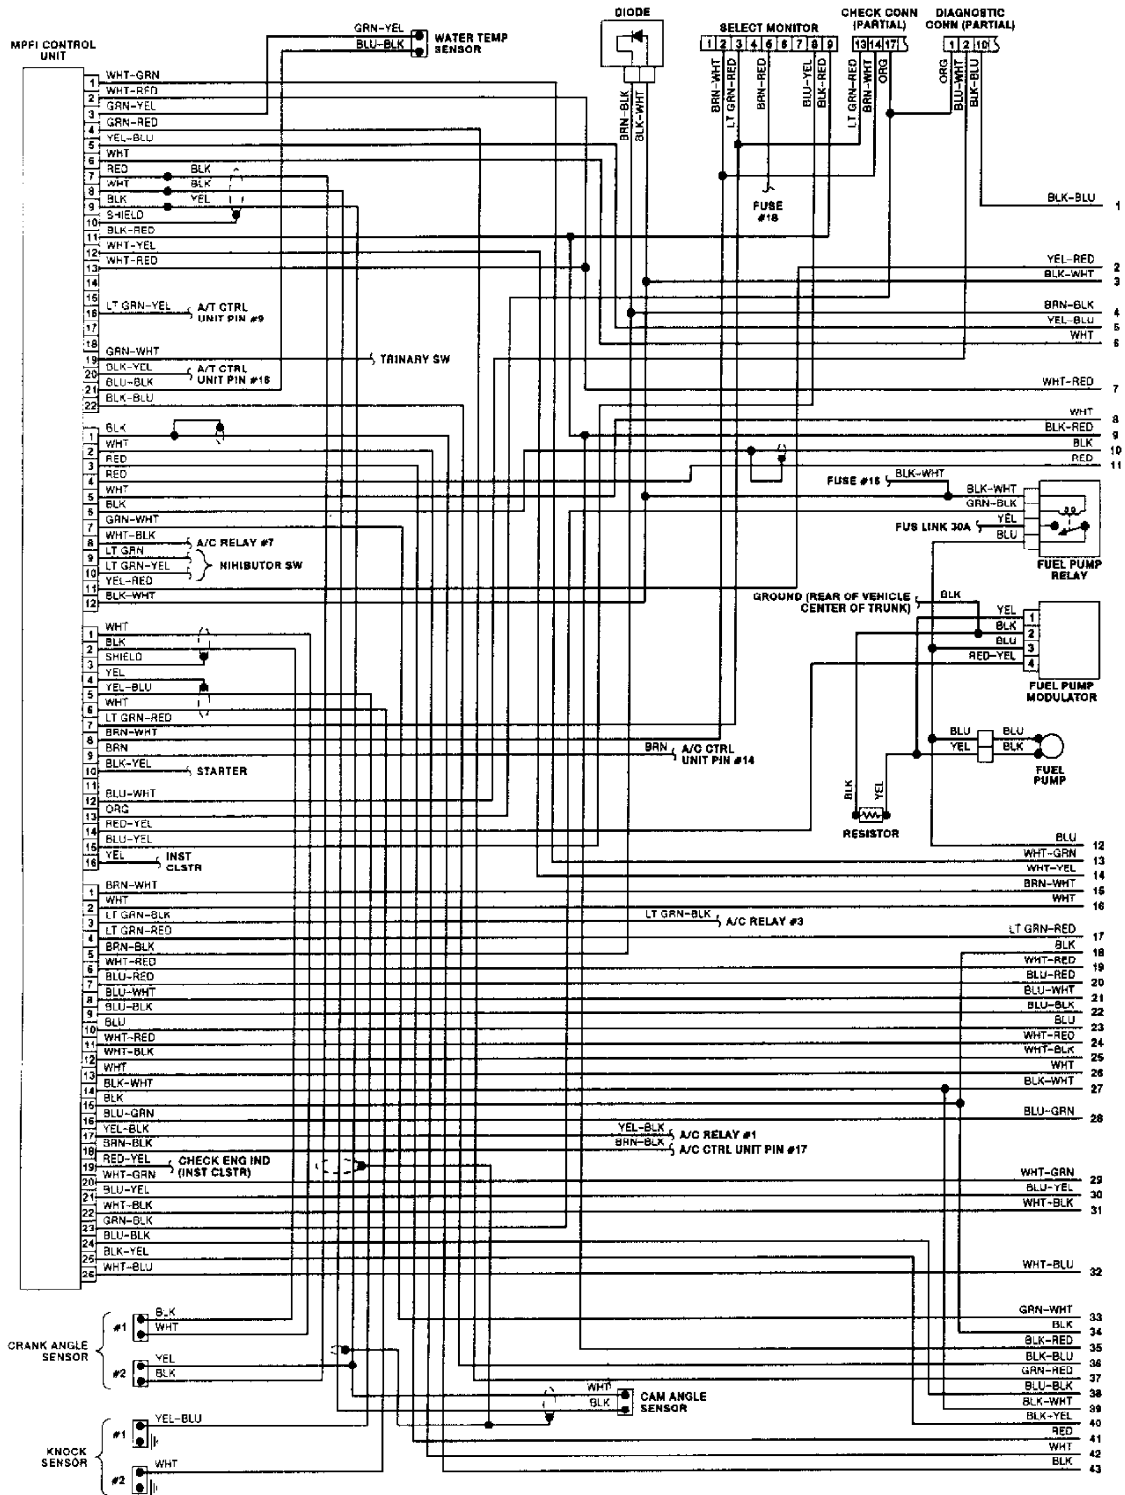

92E25472

Fig. 2: Wiring Diagram (Justy 1.2L PFI)

92625474

Fig. 4: Wiring Diagram (Loyale 1.8L TBI - 1 of 2)

92H25475

Fig. 5: Wiring Diagram (Loyale 1.8L TBI - 2 of 2)

92I25476

Fig. 6: Wiring Diagram (SVX 3.3L PFI - 1 of 2)

92J25477

Fig. 7: Wiring Diagram (SVX 3.3L PFI - 2 of 2)